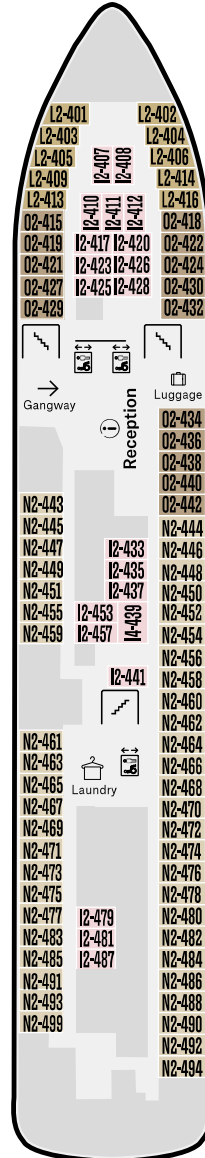

DECK 4

- 1 Expedition Suite MG
- 2 Expedition Suite M
- 3 Panorama Lounge