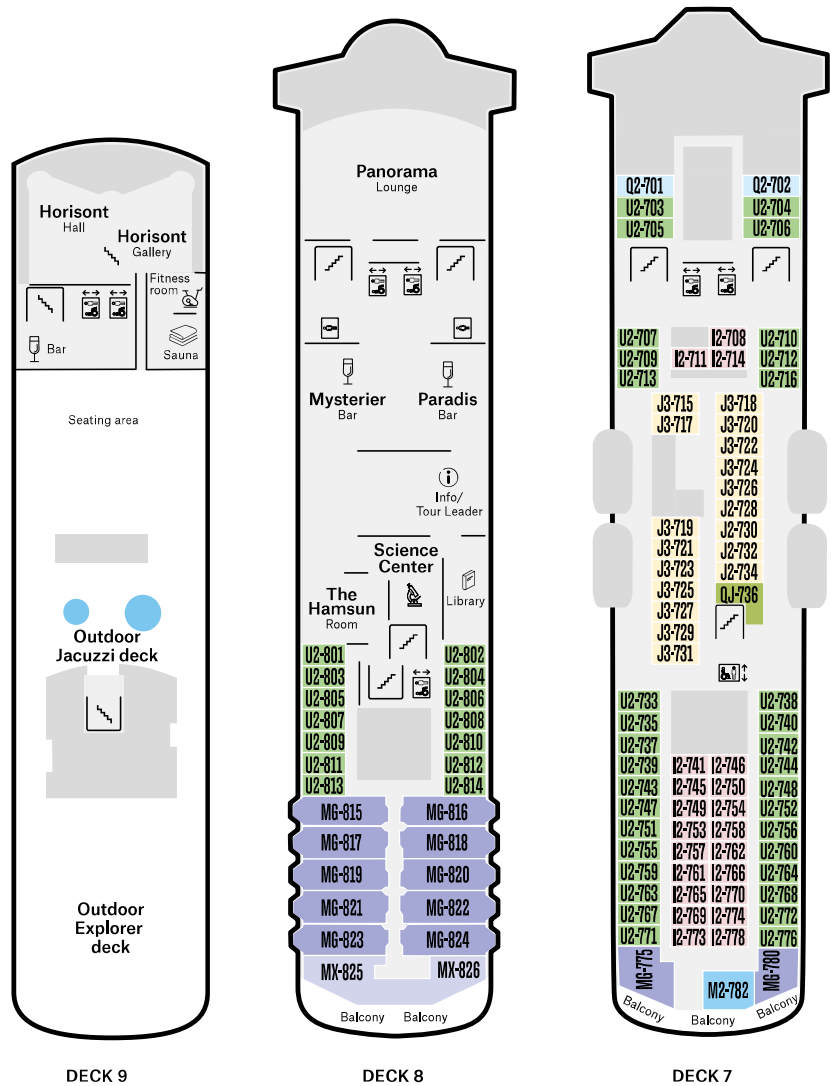

On board activity highlights:

Lecture Programme, Young Explorer, Photography Workshop, Science Center.

SHIP YARD: Fosen Mek. Verk., (N)

FLAG: Norway

YEAR OF CONSTRUCTION: 2003, rebuilt 2016

GROSS TONNAGE: 16 151

CABINS: 278

OVERALL LENGTH: 135.75 m

BEAM: 21.5 m

ICE CLASS: 1C

SERVICE SPEED: 15 knots

EXPEDITON SUITES	MX	Owner's suite	44-45 m ²	Two rooms with double bed, seating area and dining table, TV, kettle, tea/coffee, stereo, some cabins with shower and/or bathtub, private balcony.
	MG	Grand suite	25-36 m ²	One room, with double bed, seating area, TV, minibar, kettle, stereo, some cabins with shower and/or bathtub, private balcony or bay window.
	M	Suite	23-24 m ²	One room, seating area, TV, minibar, kettle, private balcony.
	Q	Mini suite	16-24 m ²	One room with double bed, seating area, TV, minibar, kettle.
ARCTIC SUPERIOR	QJ	Outside cabin	16-17 m ²	One bed, one sofa bed, seating area, kettle, TV, limited/no view.
	U	Outside cabin	10-14 m ²	One bed, one sofa bed, table, kettle, TV.
	YA	Outside cabin	16 m ²	One bed, one sofa bed, table, kettle, TV. Adapted for guests with disabilities.
	P	Outside cabin	10-11 m ²	One bed, one sofa bed, kettle, TV.
POLAR OUTSIDE	O	Outside cabin	10-12 m ²	One bed, one sofa bed, TV.
	N	Outside cabin	11-13 m ²	One bed, one sofa bed, TV.
	L	Outside cabin	10-13 m ²	One bed, one sofa bed, portholes, limited/no view, TV.
	J	Outside cabin	11-12 m ²	One bed, one sofa bed, limited/no view, TV.
POLAR INSIDE	I	Inside cabin	9-14 m ²	One bed, one sofa bed, TV.

Cabins YA3-614, YA3-616, YA3-619 and YA3-625 are adapted for guests with disabilities. Subject to change.

DECK 6

DECK 5

DECK 4

DECK 3

1.

2.

3.

- 1 Expedition Suite MG
- 2 Expedition Suite M
- 3 Panorama Lounge