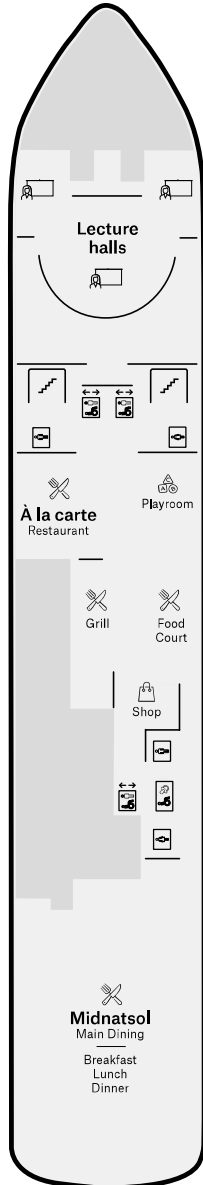

DECK 5

- 1 Expedition Suite MG
- 2 Expedition Suite M
- 3 Panorama Lounge