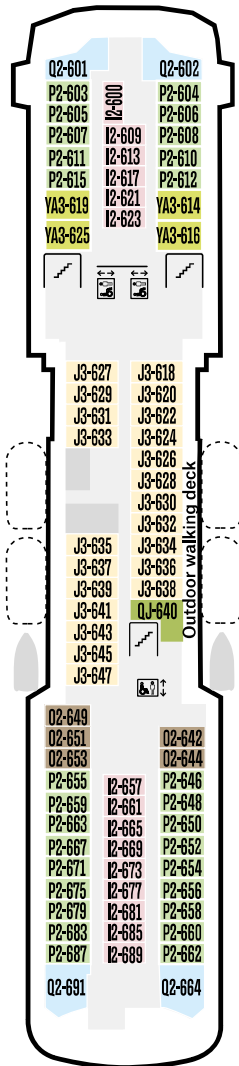

DECK 6

- 1 Expedition Suite MG
- 2 Expedition Suite M
- 3 Panorama Lounge